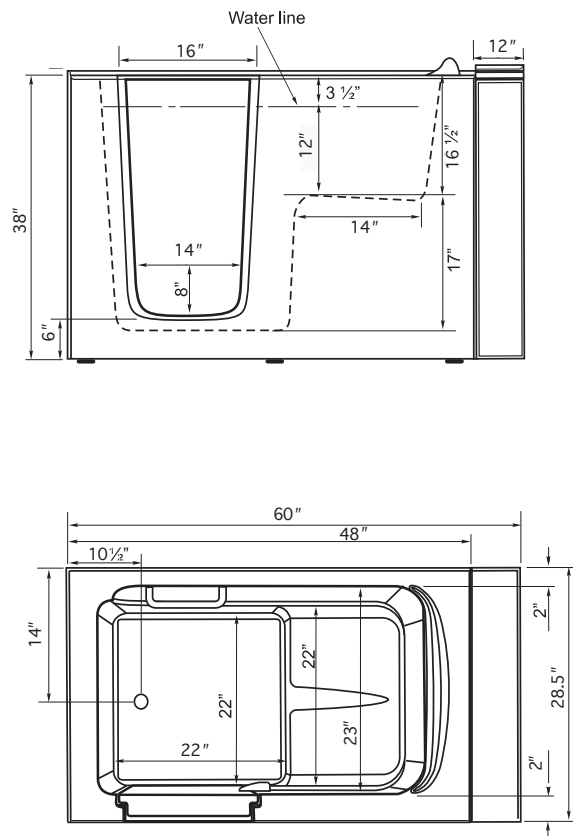

Aqua Spa Walk In Bathtub

Model: AQ2948S/C-CC45Z

Configurations: Soaker or Water and Air Jet Combination

Frame: Stainless Steel

Shell: Marine Gel Coat Fiberglass

MODEL DIMENSIONS

Notes:

1. Not to scale
2. Leveling feet: (5)
3. Extension panel mounts on either end
4. Flange down all 3 sides
5. Access panels (2) not shown for clarity
6. Water Jets (6) not shown for clarity
7. Air Jets (16) not shown for clarity